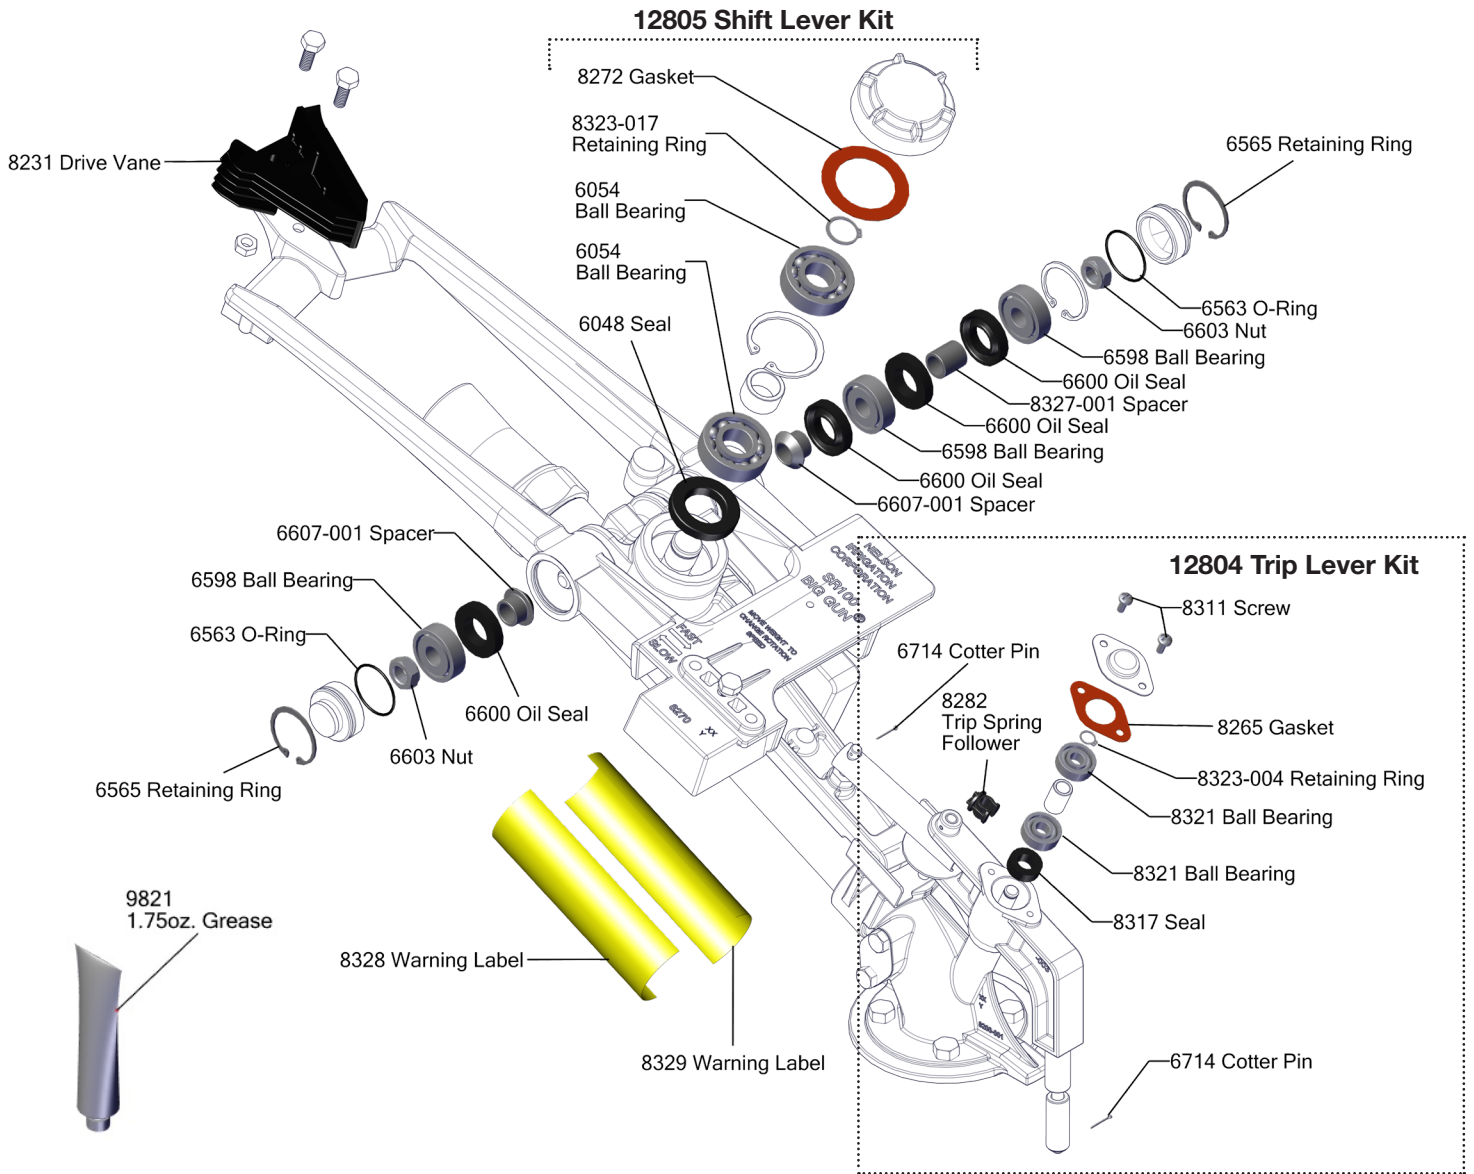

ORIGINAL BIGGUN

SR100 COMPLETE SERVICE KIT #12573

Also Includes:
12011 - Lower Bearing Kit, HD100

ORIGINAL BIGGUN

SR100 SERVICE KIT #12573 PART NUMBERS

| Item Number | Description | Qty |
|-------------|---|-----|
| 9822 | SERVICE KIT, DRIVE ARM & COUNTERWEIGHT - SR100/SR150 | |
| 6563 | O-RING, -024 | 2 |
| 6565 | RING, RETAINING, -125 BASIC INTERNAL, SS | 2 |
| 6598 | BEARING, BALL, 12 x 32 x 10 mm, OPEN | 3 |
| 6600 | SEAL, RADIAL LIP, 1.260" X .625" X .250" | 4 |
| 6603 | NUT, .4375-20 HEX SPCL - F100/SR100/SR150 | 2 |
| 6607-001 | SPACER, CONE, TEFLON COATED | 2 |
| 8327-001 | SPACER, DRIVE ARM TO CWT - SR100/SR150 | 1 |
| 9821 | GREASE, LUBRIPLATE 130-AA, 1.75 OZ TUBE | 1 |

| | | |
|--------------|--|---|
| 12804 | SERVICE KIT, TRIP LEVER - SR100/SR150 | |
| 6714 | PIN, COTTER, .062" x .50" | 2 |
| 8265 | GASKET, TRIP LEVER CAP - SR100 | 1 |
| 8282 | FOLLOWER, TRIP SPRING - SR BIG GUNS | 1 |
| 8311 | SCREW, #8-32 x .375" LG PHIL PAN HEAD SELF TAP | 2 |
| 8317 | SEAL, RADIAL LIP, .750" x .375" x .250" | 1 |
| 8321 | BEARING, BALL, 8 x 22 x 7 mm, OPEN | 2 |
| 8323-004 | RING, RETAINING, -31 BASIC INTERNAL | 1 |

| | | |
|--------------|---|---|
| 12805 | SERVICE KIT, SHIFT LEVER - SR100/SR150 | |
| 6048 | SEAL, RADIAL LIP, 1.575" X .875" X .250" | 1 |
| 6054 | BEARING, BALL, 17 x 40 x 12 mm OPEN | 2 |
| 8272 | GASKET, SHIFT LEVER CAP - SR100 | 1 |
| 8323-017 | RING, RETAINING, -66 BASIC INTERNAL | 1 |